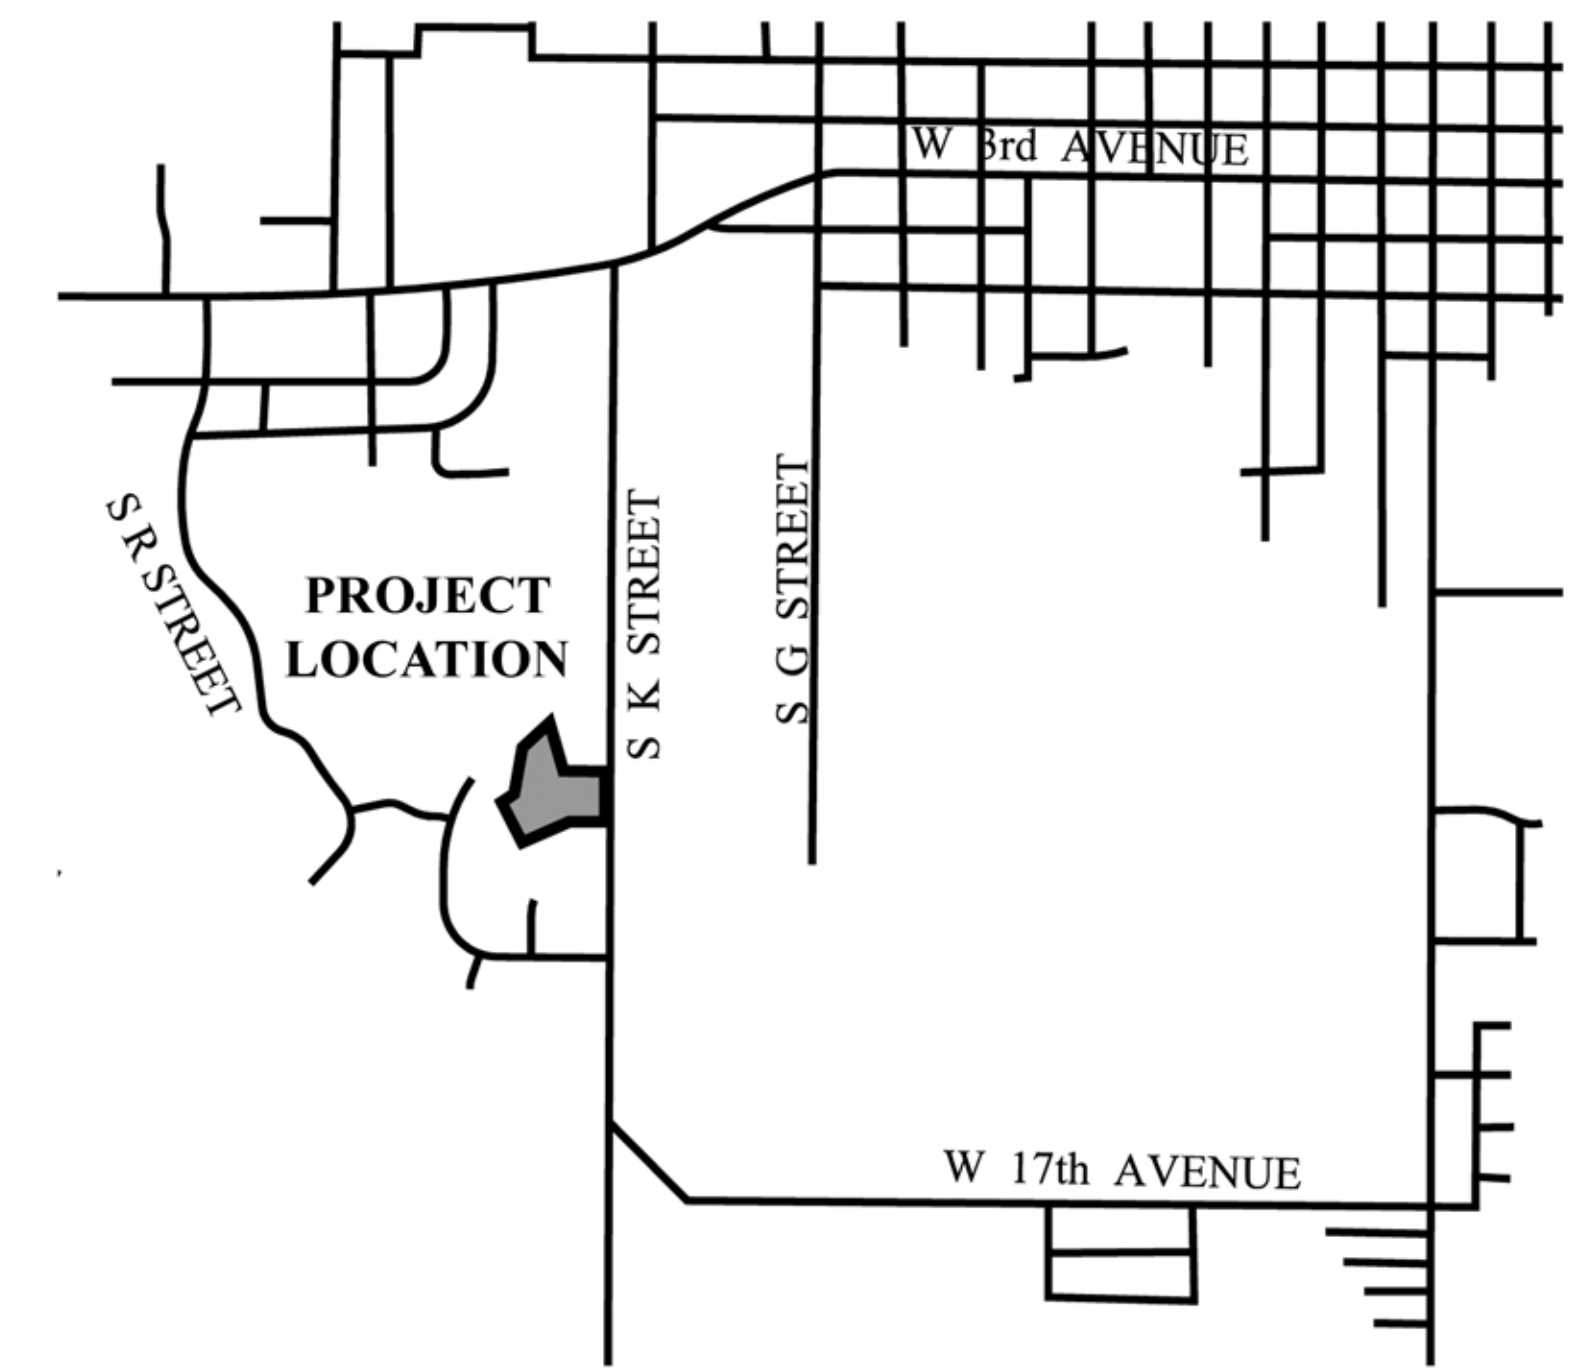

# DEER CREEK

## INDIANOLA

VICINITY SKETCH

- WALKOUT LOTS
- DAYLIGHT LOTS
- FLAT LOTS

**COOPER CRAWFORD**  
 & ASSOCIATES, L.L.C.  
 CIVIL ENGINEERS &  
 LAND SURVEYORS  
 475 S 50th STREET  
 WEST DES MOINES, IOWA 50265  
 PHONE: (515)224-1344 FAX: (515)224-1345