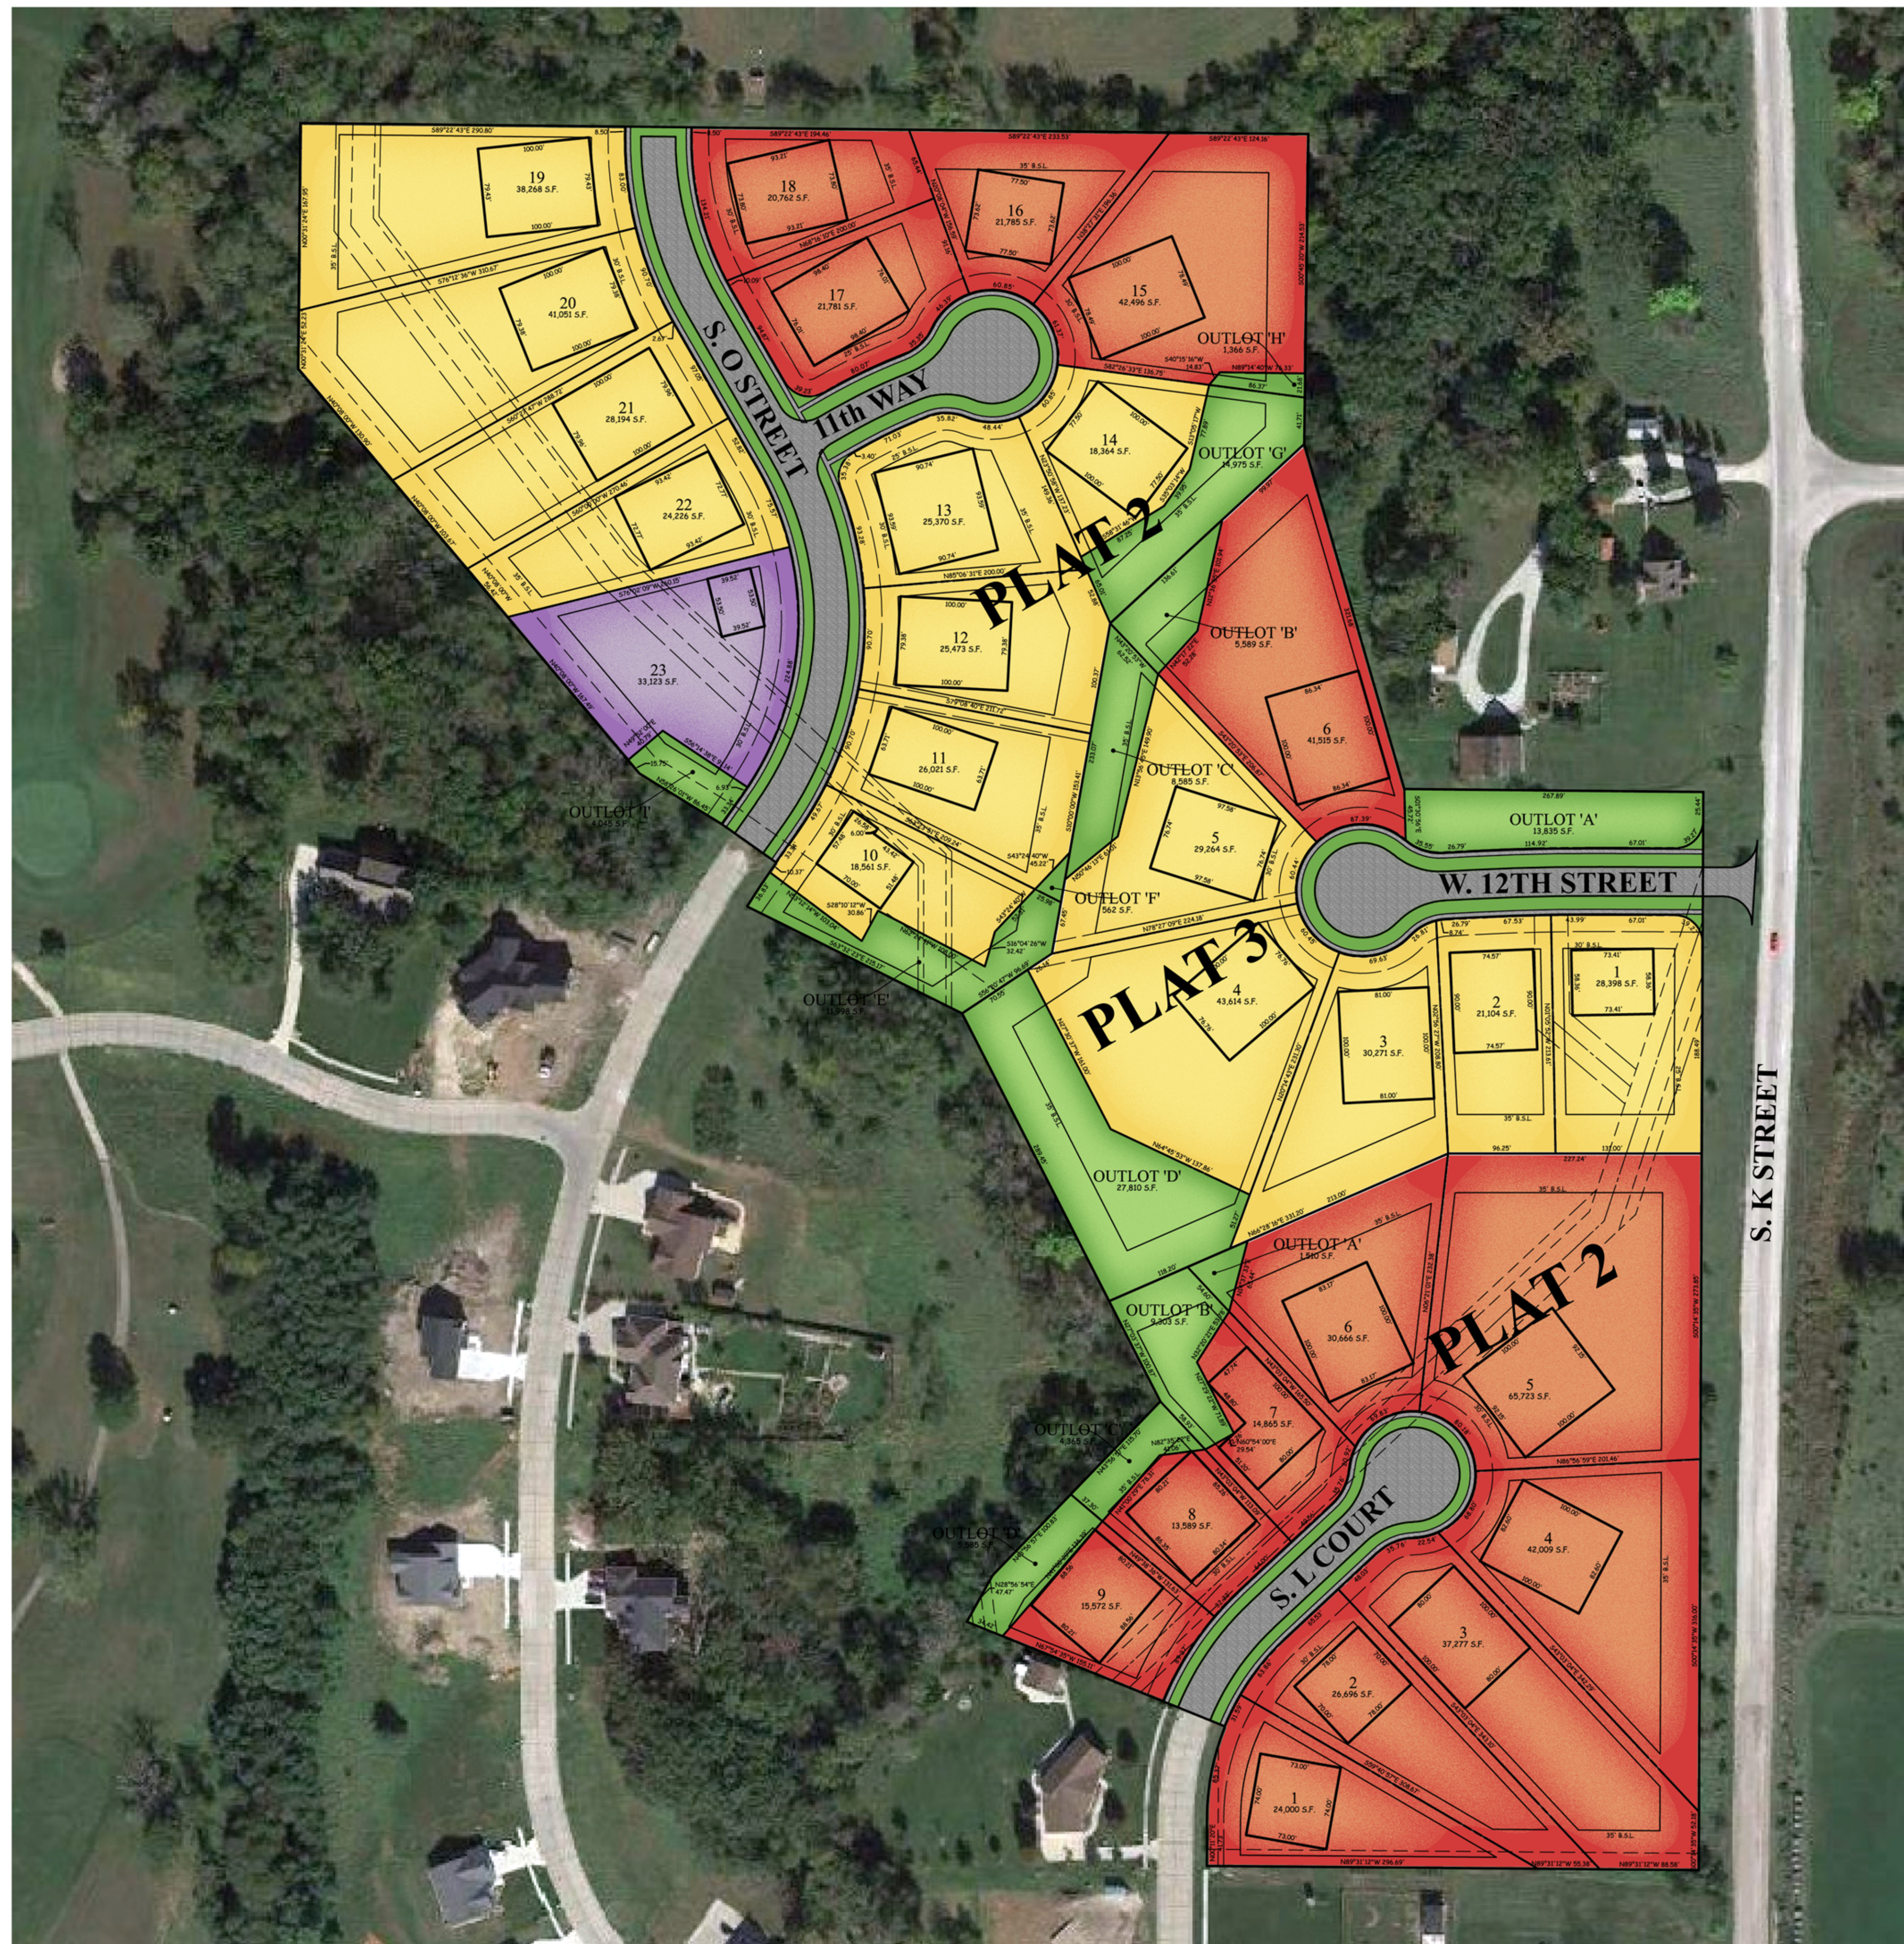

# DEER CREEK

## INDIANOLA

VICINITY SKETCH

- WALKOUT LOTS
- DAYLIGHT LOTS
- FLAT LOTS

**COOPER CRAWFORD**  
 & ASSOCIATES, L.L.C.  
 CIVIL ENGINEERS &  
 LAND SURVEYORS  
 475 S 50th STREET  
 WEST DES MOINES, IOWA 50265  
 PHONE: (515)224-1344 FAX: (515)224-1345